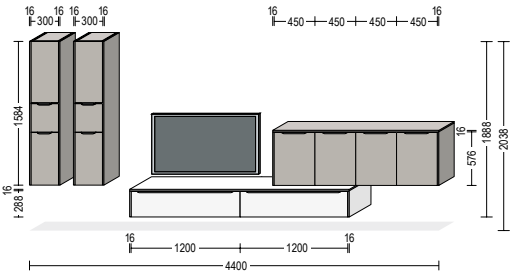

PLANUNGSVORSCHLÄGE

Unsere Wohnmöbel können Sie immer individuell und passend für Ihre Bedürfnisse kombinieren. Ihr Fachhändler vor Ort unterstützt Sie gerne bei der Planung.

PLANNING SUGGESTIONS

You can always combine our furniture individually to suit your needs. Your local dealer will be happy to help you with your plans.

WSET03

WSET04

WSET06

WSET08