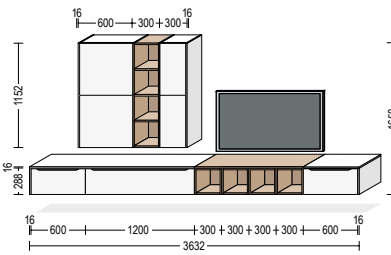

PLANUNGSVORSCHLÄGE

Unsere Wohnmöbel können Sie immer individuell und passend für Ihre Bedürfnisse kombinieren. Ihr Fachhändler vor Ort unterstützt Sie gerne bei der Planung.

PLANNING SUGGESTIONS

You can always combine our furniture individually to suit your needs. Your local dealer will be happy to help you with your plans.

WSET02

WSET03

WSET06

WSET08