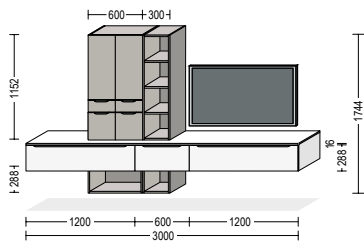

PLANUNGSVORSCHLÄGE

Unsere Wohnmöbel können Sie immer individuell und passend für Ihre Bedürfnisse kombinieren. Ihr Fachhändler vor Ort unterstützt Sie gerne bei der Planung.

PLANNING SUGGESTIONS

You can always combine our furniture individually to suit your needs. Your local dealer will be happy to help you with your plans.

WSET01